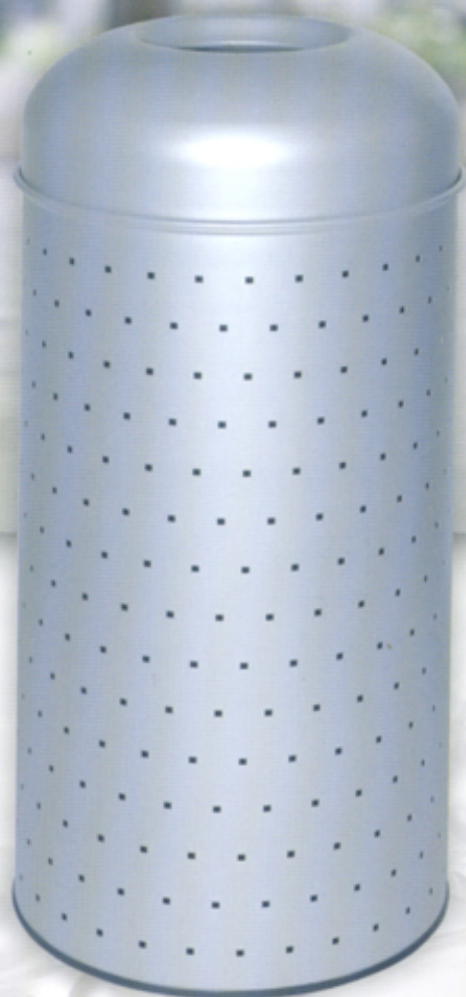

A person is walking away from the camera, carrying two large brown paper shopping bags. They are wearing a white t-shirt, a black waistband, and blue jeans. The background is a blurred indoor space with large windows and greenery outside.

grandes superficies

superstores

grandes surfaces

grobmärket